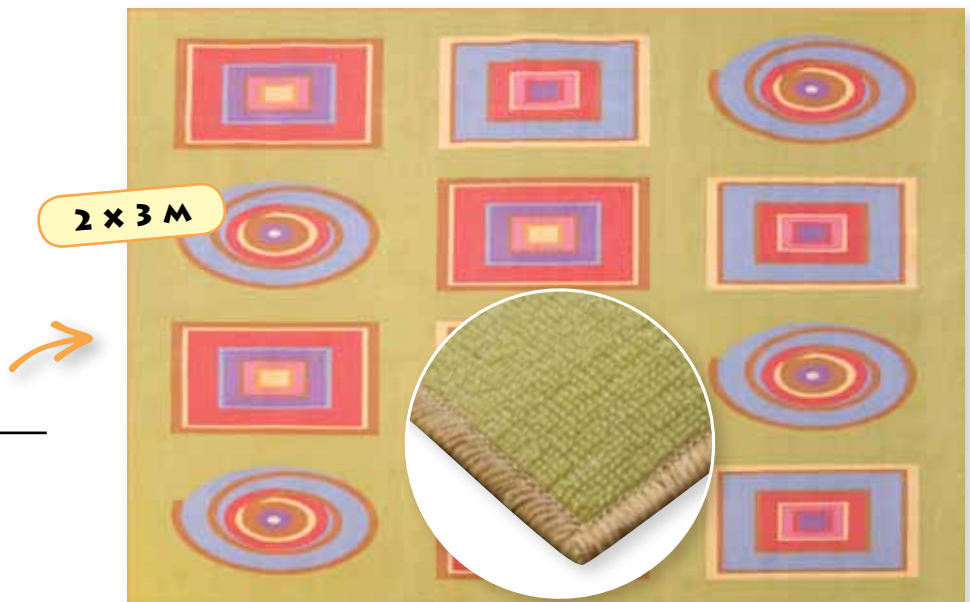

CARPETS

RK23041

Carpet Smile

Loop technique.
Material: polyamid.
Measurements: 200 x 300 cm.

RK15221

Carpet Circles 1

Loop technique.
Material: polyamid.
Measurements: 150 x 200 cm.

RK15222

Carpet Circles 2

Loop technique.
Material: polyamid.
Measurements: 150 x 200 cm.

RK23051

Carpet Spiral

Loop technique.
Material: polyamid.
Measurements: 200 x 300 cm.

CARPETS

RK15211

Carpet Meadow 1

Loop technique.

Material: polyamid.

Measurements: 150 x 200 cm.

1,5 x 2 M

RK15212

Carpet Meadow 2

Loop technique.

Material: polyamid.

Measurements: 150 x 200 cm.

1,5 x 2 M

RK15213

Carpet Meadow 3

Loop technique.

Material: polyamid.

Measurements: 150 x 200 cm.

1,5 x 2 M