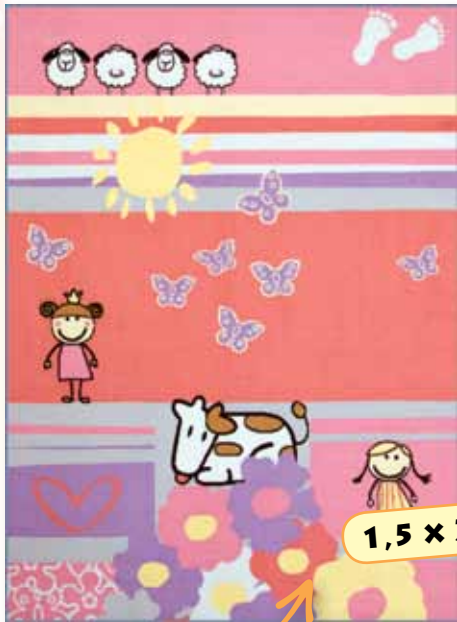

Loop technique.

Material: polyamid.

Measurements: 200 x 300 cm.

2 x 3 M

RK23061

Carpet Flowers 1

Loop technique.

Material: polyamid.

Measurements: 200 x 300 cm.

2 x 3 M

CARPETS

1,5 x 2 M

RK15231

Carpet Sheep

Loop technique.
Material: polyamid.
Measurements: 150 x 200 cm.

2 x 3 M